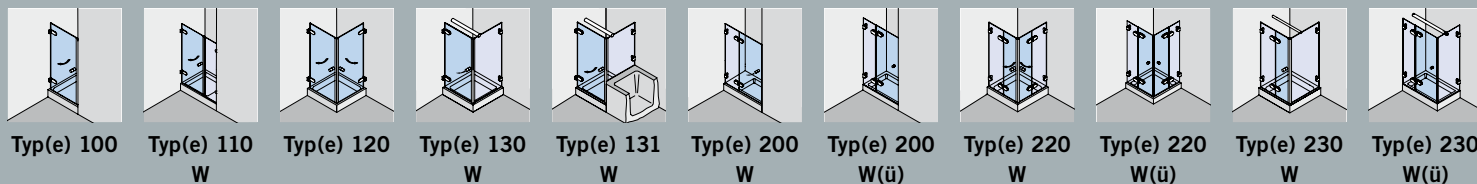

BO 305

Klares Design kombiniert mit raffinierter Technik! Die breite Typenvielfalt von BO 305 stellt sicher, dass dieses Ganzglas-Duschsystem in den verschiedensten Ausführungen Anwendung finden kann. Selbst Rundduschen sind realisierbar; die notwendigen Rundgläser sind dann im Lieferumfang enthalten. Es besteht die Möglichkeit, überlappende oder fluchtende Glas-Glas-

Beschläge einzusetzen. Die fluchtenden Beschläge haben eine durchgehende Dichtung, die überlappende Beschlagsvariante wird ohne eine zusätzliche Dichtung montiert. Die Spritzwasserdichtigkeit ist immer gewährleistet. Modernes Design, schnell und sicher montiert, komfortabel und bequem in der Handhabung, das ist BO 305.

BO 305

Clear, clean design lines combined with true technological refinement! The versatile BO 305 shower system can be used for many different configurations. Even curved cubicles are possible, with the required curved panels then included in the scope of supply. Overlapping or flush glass-to-glass panel fittings are both available. The flush fittings have a continuous seal; the overlapping

fitting version is assembled without an additional seal. Complete prevention of spray water escape is guaranteed in both cases. The BO 305 features a modern design, is quick and easy to install and utterly user-friendly.